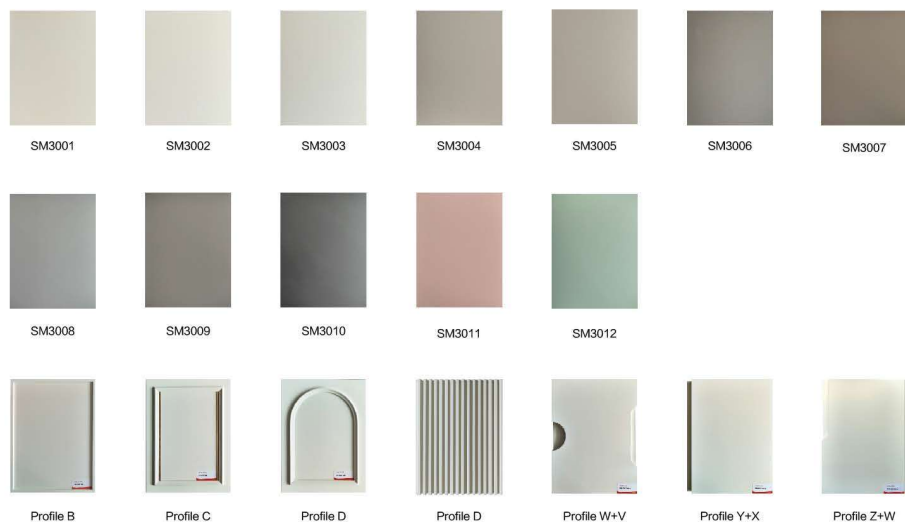

Sherwin-Williams Water-based Paint Door

Advantages: Eco-friendly And Healthy, High-quality Finishes