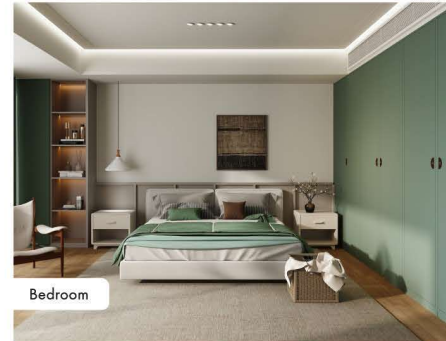

Bedroom: Warm neutral  
Kitchen: Gentle hue

Dining Room

Hallway

Model: **SM3007**  
Color: Latte Coffee  
Material: Water-based Paint

Dining Room: Rich warmth  
Hallway: Sophisticated welcome

Kitchen

Living Room