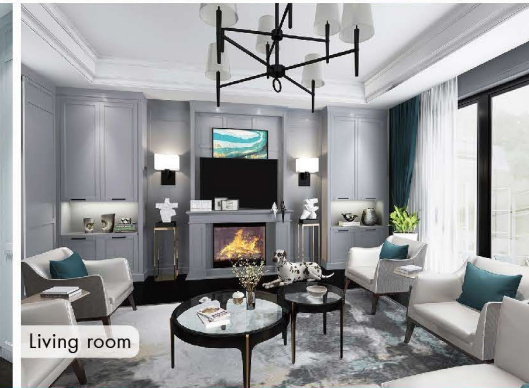

Study

Living room