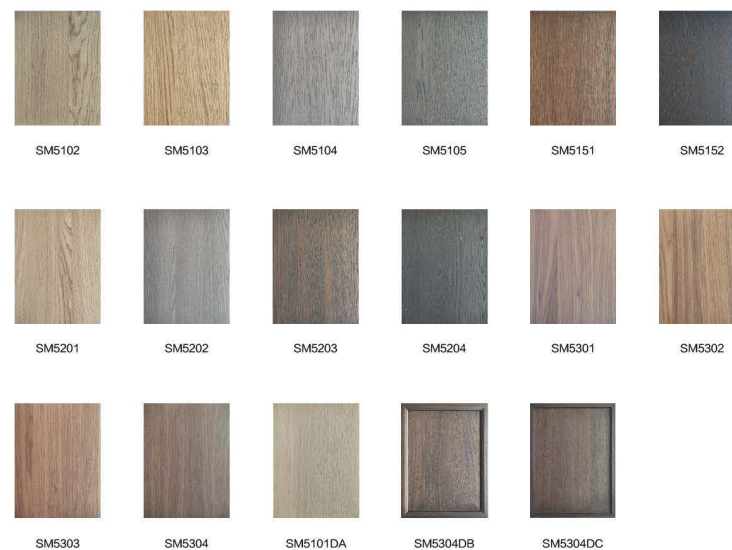

Wood Veneer

Advantages: Environmental Protection, Health and Safety