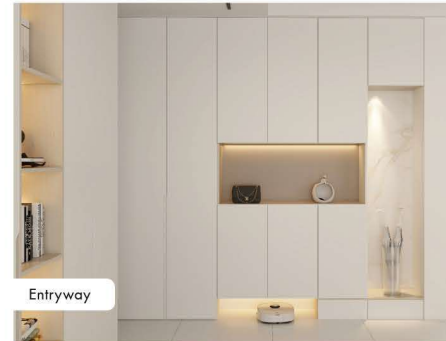

Kitchen

Entryway

Model: PM2002
Color: Egret White Matt
Material: PET
Kitchen: Pure white elegance
Living Room: Smooth touch
Entryway: Bright welcome