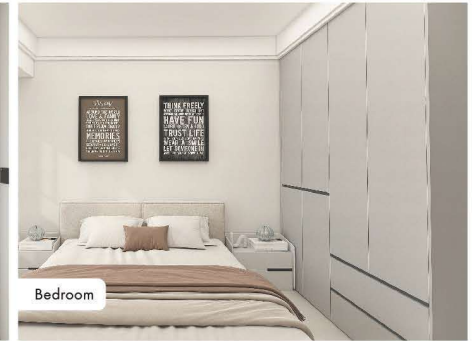

Laundry Room

Study

Kid' s Room

Bedroom

Bedroom

Model: **PM2003**  
Color: Light Camel  
Material: PET

Laundry Room: Warm neutral  
Study: Soft tone  
Bedroom: Cozy vibe

Dining Room