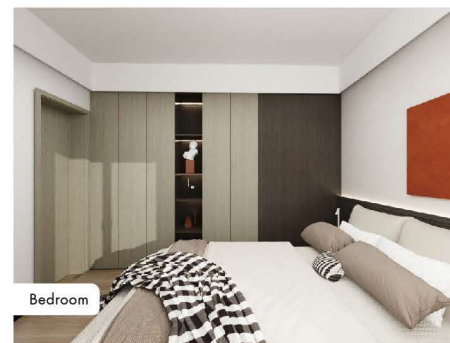

Bedroom

Living Room

Closet

Model: **PM1007**  
 Color: Ink Gray  
 Material: Melamine Faced Board  
 Bedroom: Calming depth  
 Living Room: Modern elegance  
 Closet: Sophisticated tone

Bedroom

Living Room