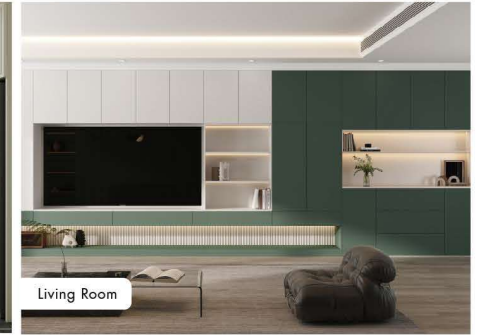

Bedroom: Warm neutral  
Kitchen: Gentle hue

Dining Room

Hallway

Model: **SM3007**  
Color: Latte Coffee  
Material: Water-based Paint

Dining Room: Rich warmth  
Hallway: Sophisticated welcome

Kitchen

Living Room