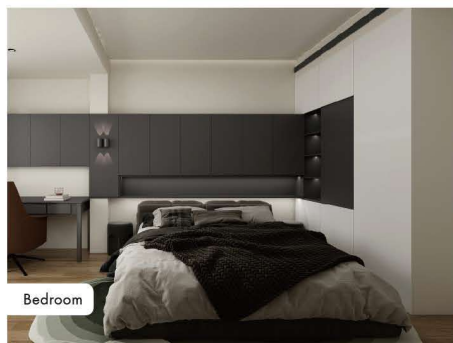

Dining Room: Elegant backdrop  
Master Bedroom: Serene ambiance  
Kids' Room: Adapts to all ages

Entryway

Kitchen

Dining Room

Model: **PM1002**  
Color: Snow Lotus  
Material: Melamine Faced Board

Entryway: Clean first impression  
Kitchen: Brightens space  
Dining Room: Fresh backdrop