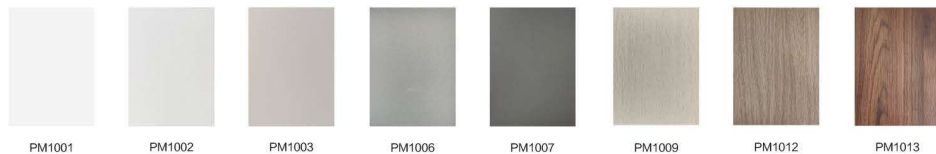

Melamine Faced Chipboard Door

Base Board : 18mm E1 Particle Board
Advantages: Economic And Durable